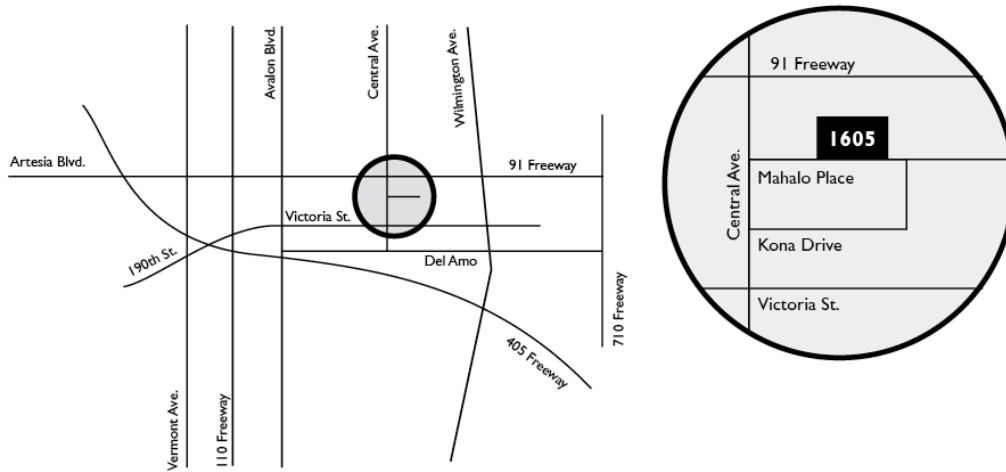

## Directions

#### **Please Note:**

**Use Apple Maps or Waze**

**Google Maps will direct you to the rear of the studio (not accessible)**

#### **From Santa Monica / West LA:**

405 South to 105 East  
to 110 South to 91 East

Exit Central Ave., turn right.  
Left at first signal, Mahalo Place.  
Studio C2 is on the left.

#### **From Orange County / Long Beach**

405 North

Exit Avalon Blvd. North  
North on Avalon to Victoria, turn right.  
East on Victoria to Central Ave. turn left  
North on Central Ave. to Mahalo Place turn  
right  
Studio C2 is on the left.